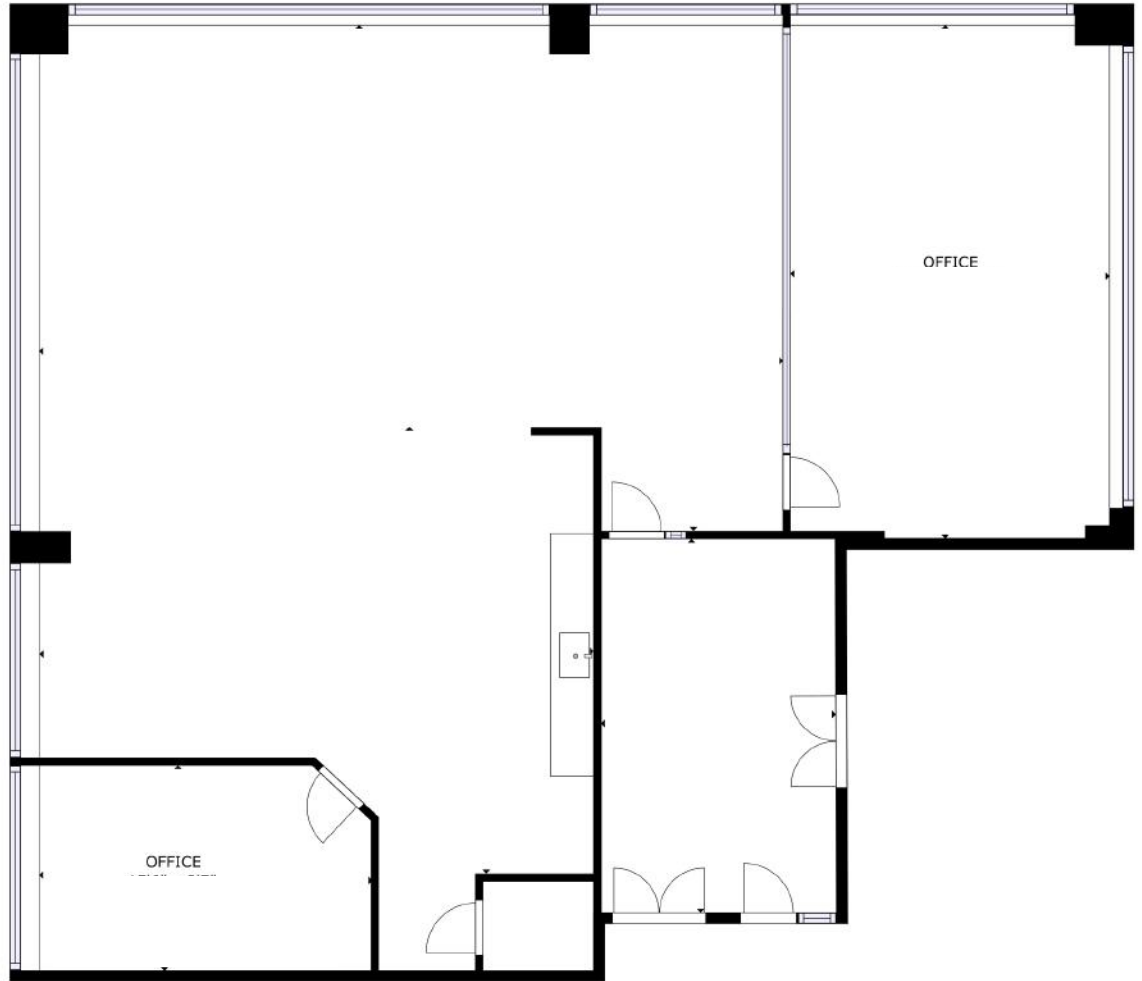

9TH FLOOR | SUITE 904
2,744 RSF

1760 | MKT

STOCKTON
REAL ESTATE ADVISORS

1760 MARKET STREET | PHILADELPHIA, PA