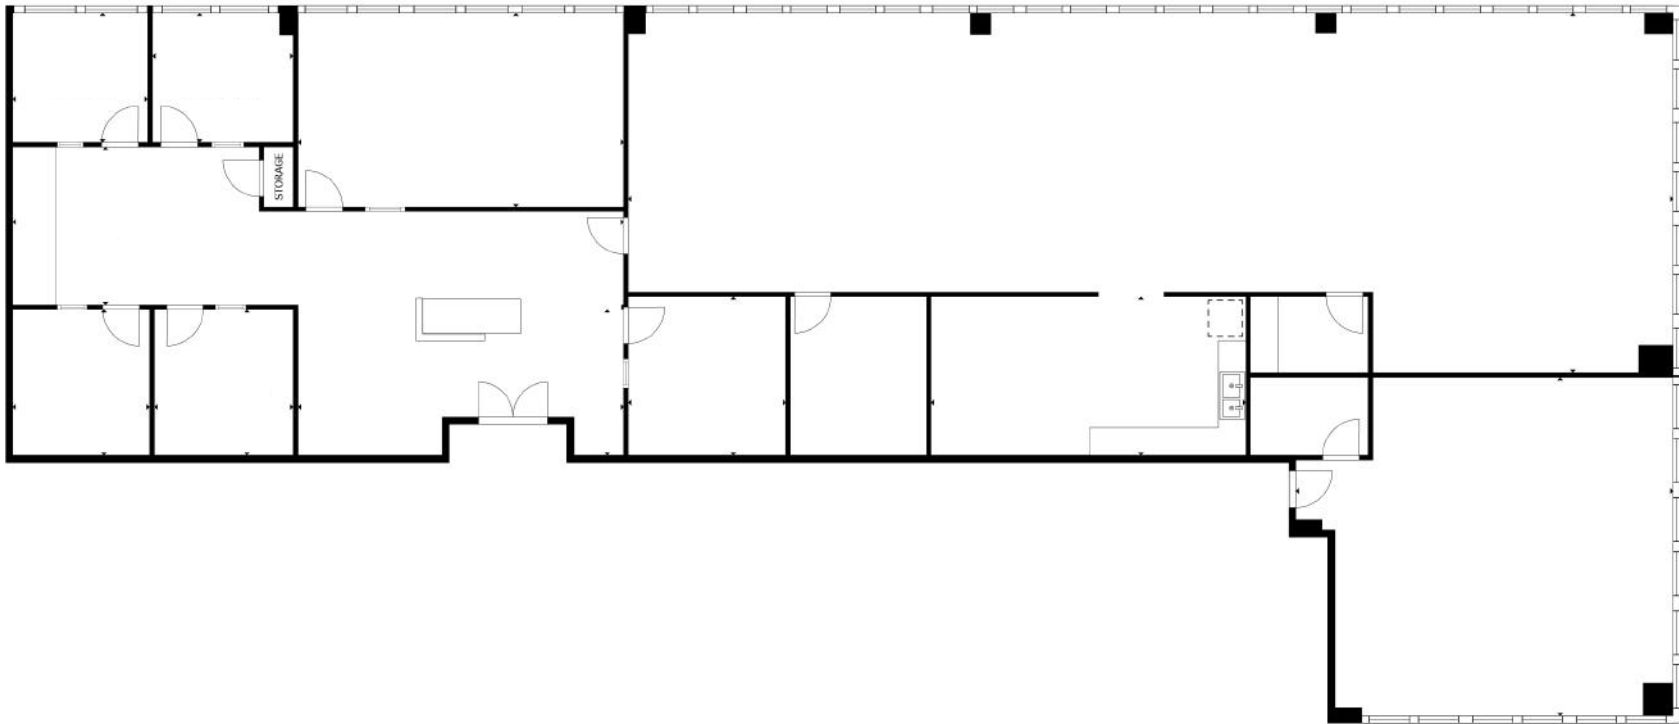

8TH FLOOR | SUITE 802
5,858 RSF

1760
|
MKT

STOCKTON
REAL ESTATE ADVISORS

1760 MARKET STREET | PHILADELPHIA, PA