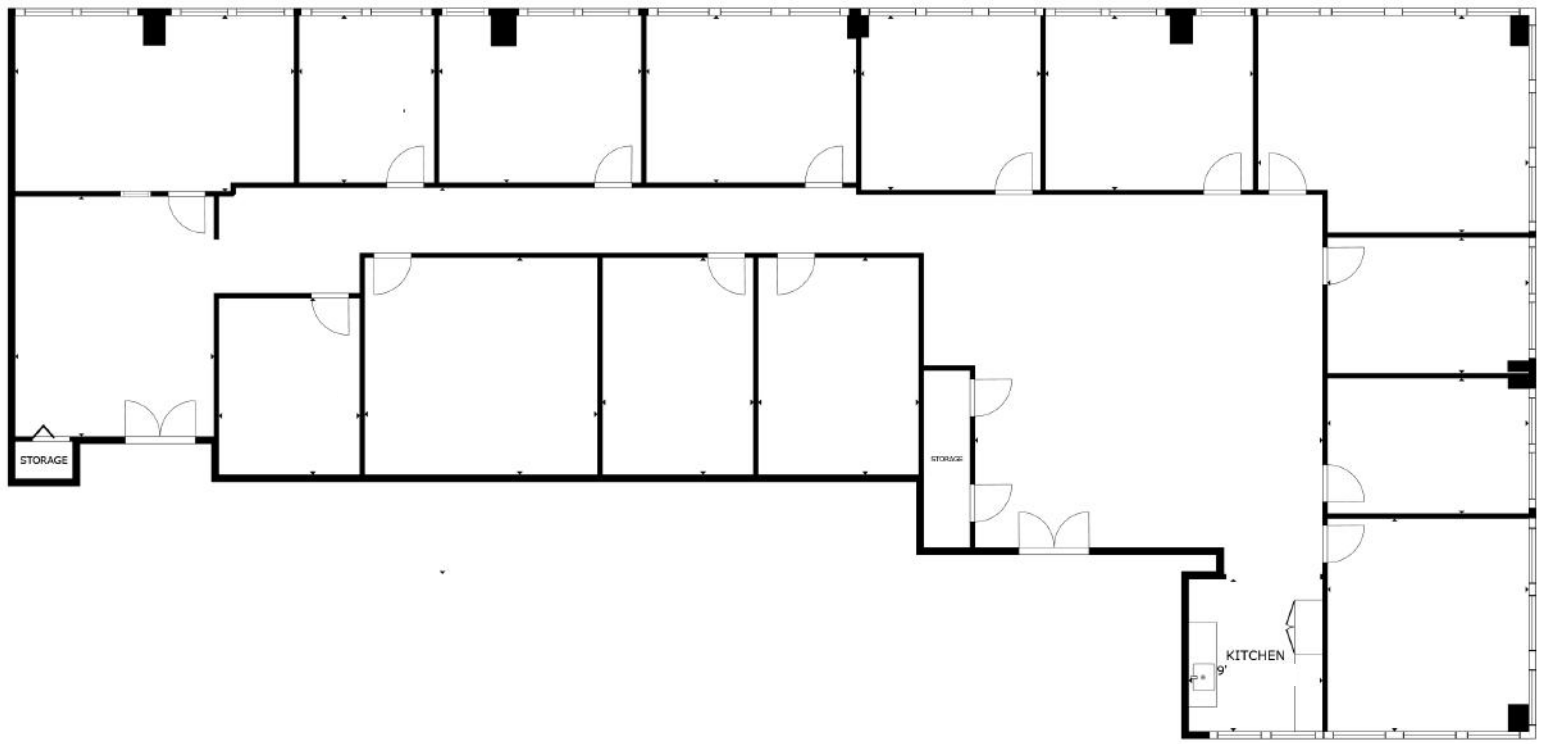

6TH FLOOR | SUITE 600
5,570 RSF

1760
|
MKT

STOCKTON
REAL ESTATE ADVISORS

1760 MARKET STREET | PHILADELPHIA, PA