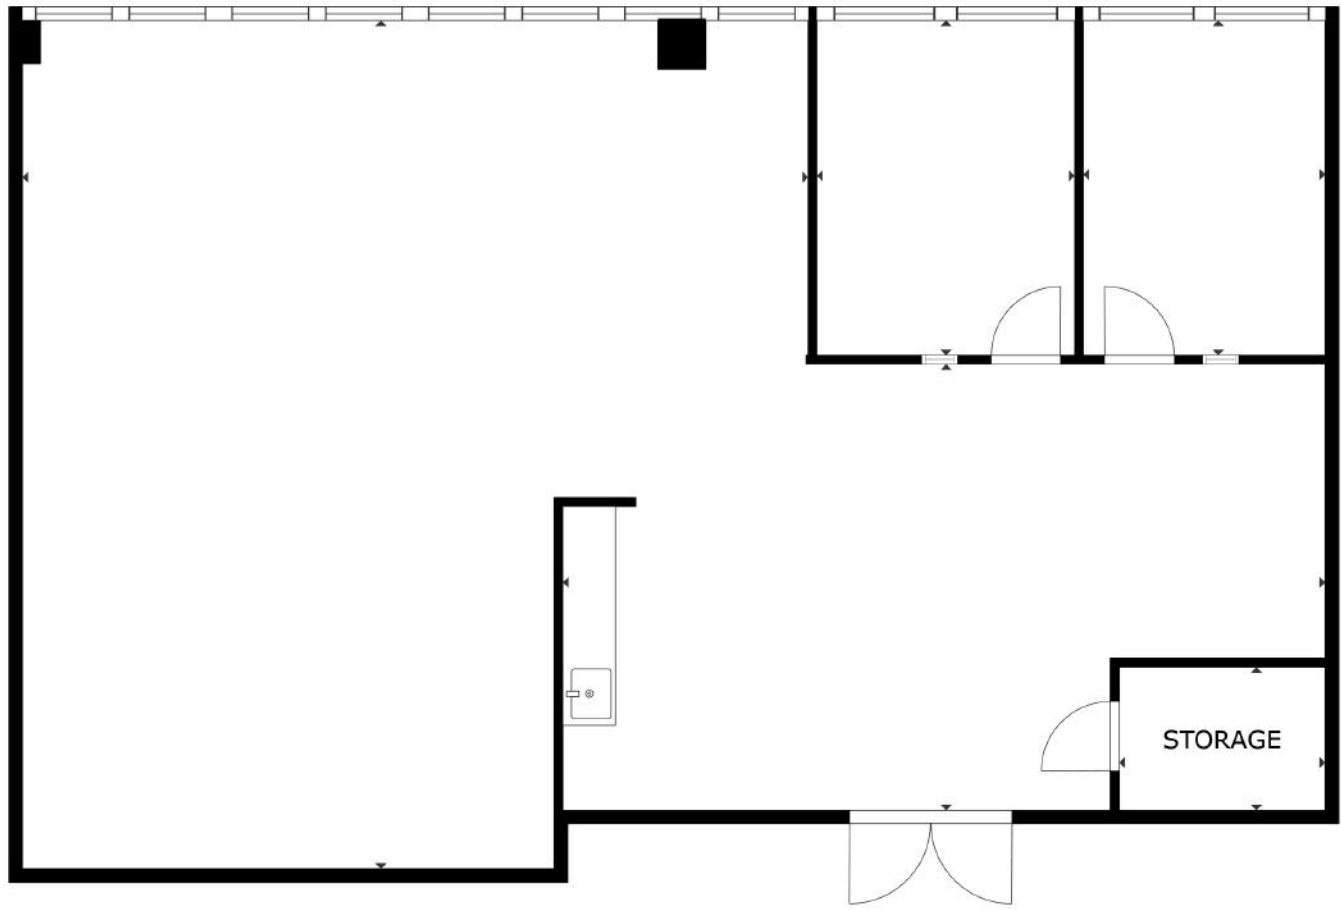

5TH FLOOR | SUITE 500
2,220 RSF

1760 | MKT

STOCKTON
REAL ESTATE ADVISORS

1760 MARKET STREET | PHILADELPHIA, PA