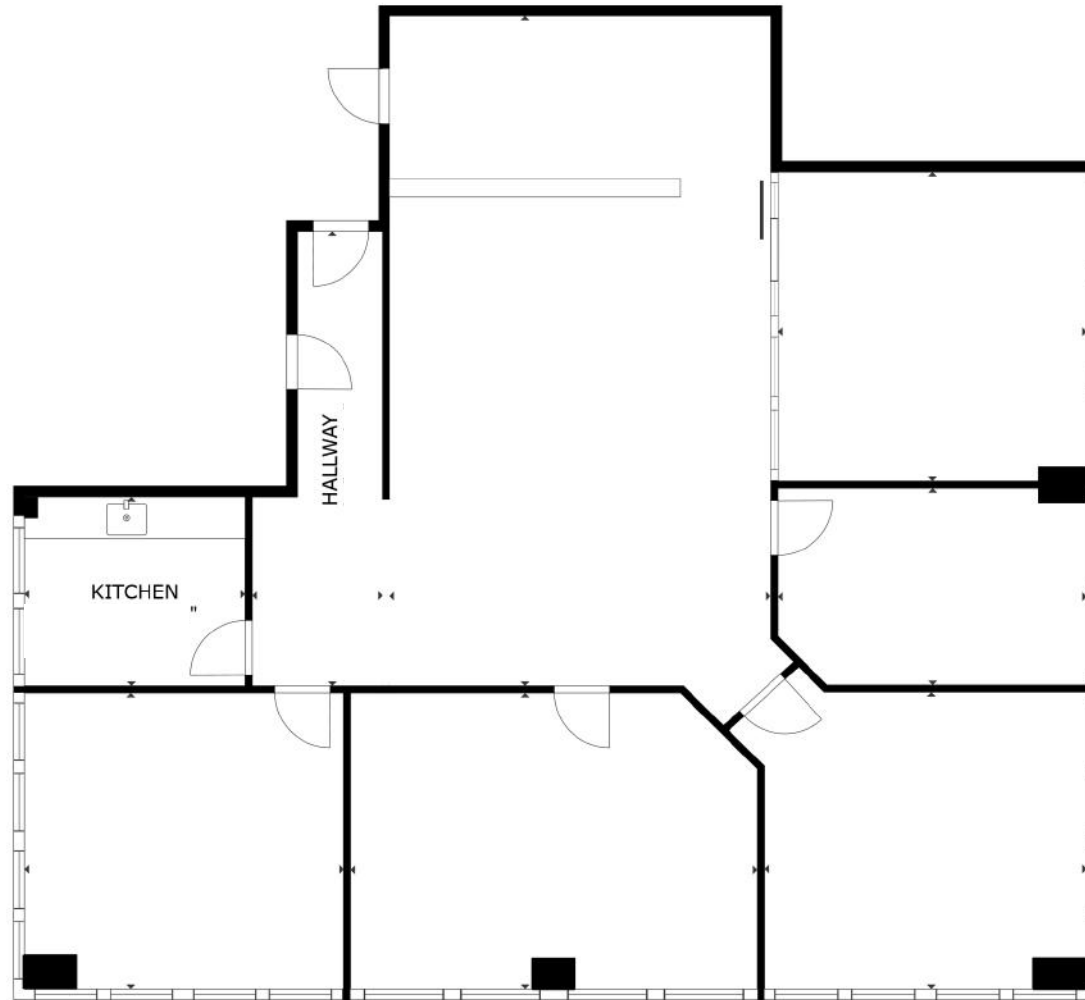

**4TH FLOOR | SUITE 400**  
**2,784 RSF**

**1760** | **MKT**

**STOCKTON**  
REAL ESTATE ADVISORS

**1760 MARKET STREET | PHILADELPHIA, PA**