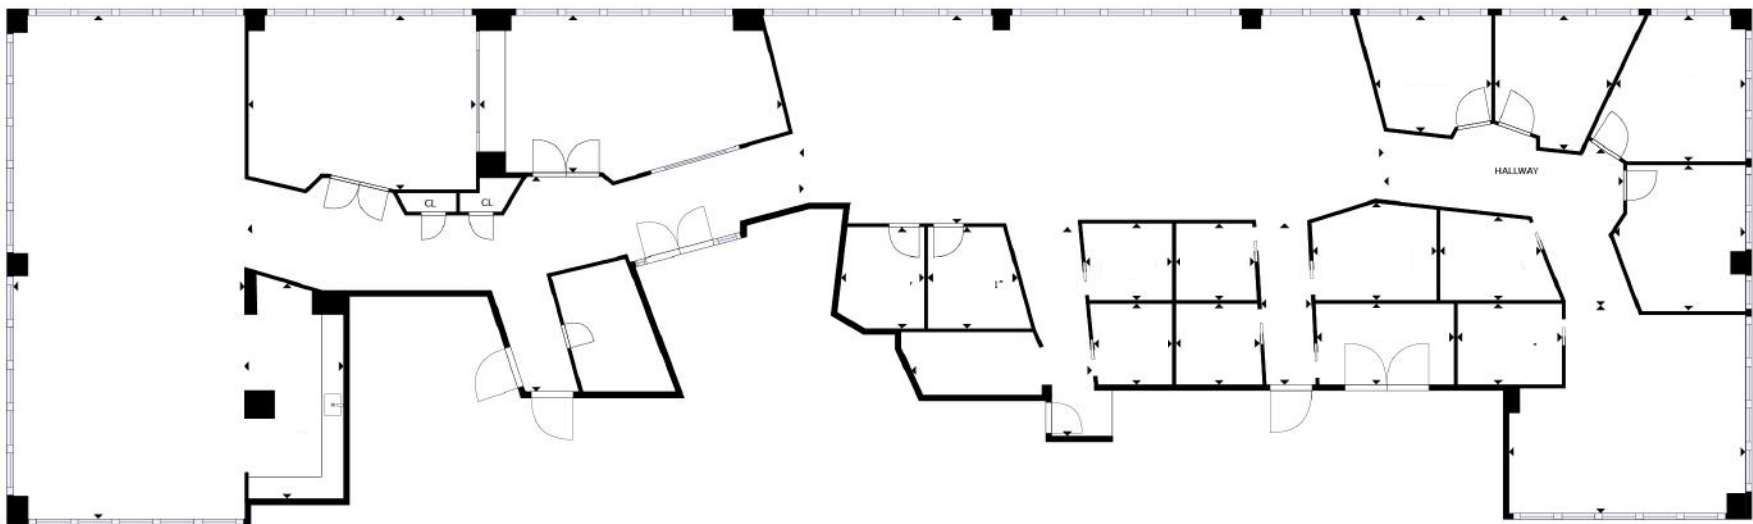

3RD FLOOR | SUITE 300
9,152 RSF

1760 | MKT

STOCKTON
REAL ESTATE ADVISORS

1760 MARKET STREET | PHILADELPHIA, PA