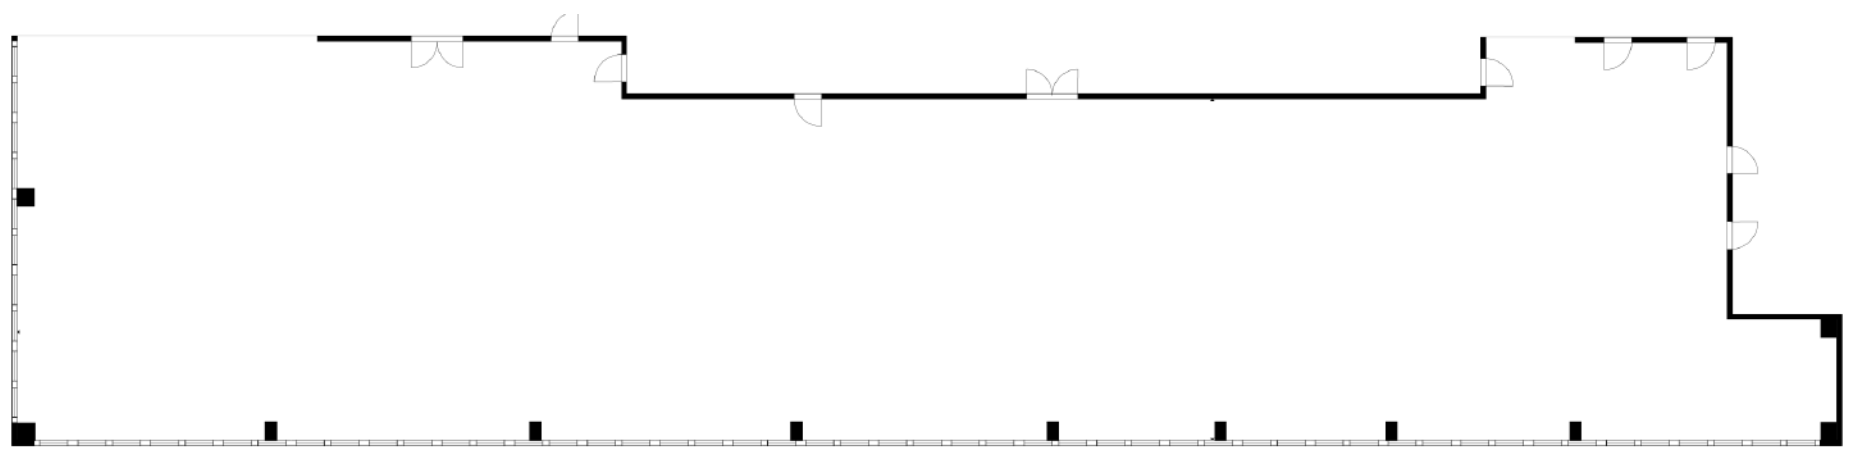

**14TH FLOOR | SUITE 1400**  
**9,152 RSF**

1760 | MKT

**STOCKTON**  
REAL ESTATE ADVISORS

**1760 MARKET STREET | PHILADELPHIA, PA**