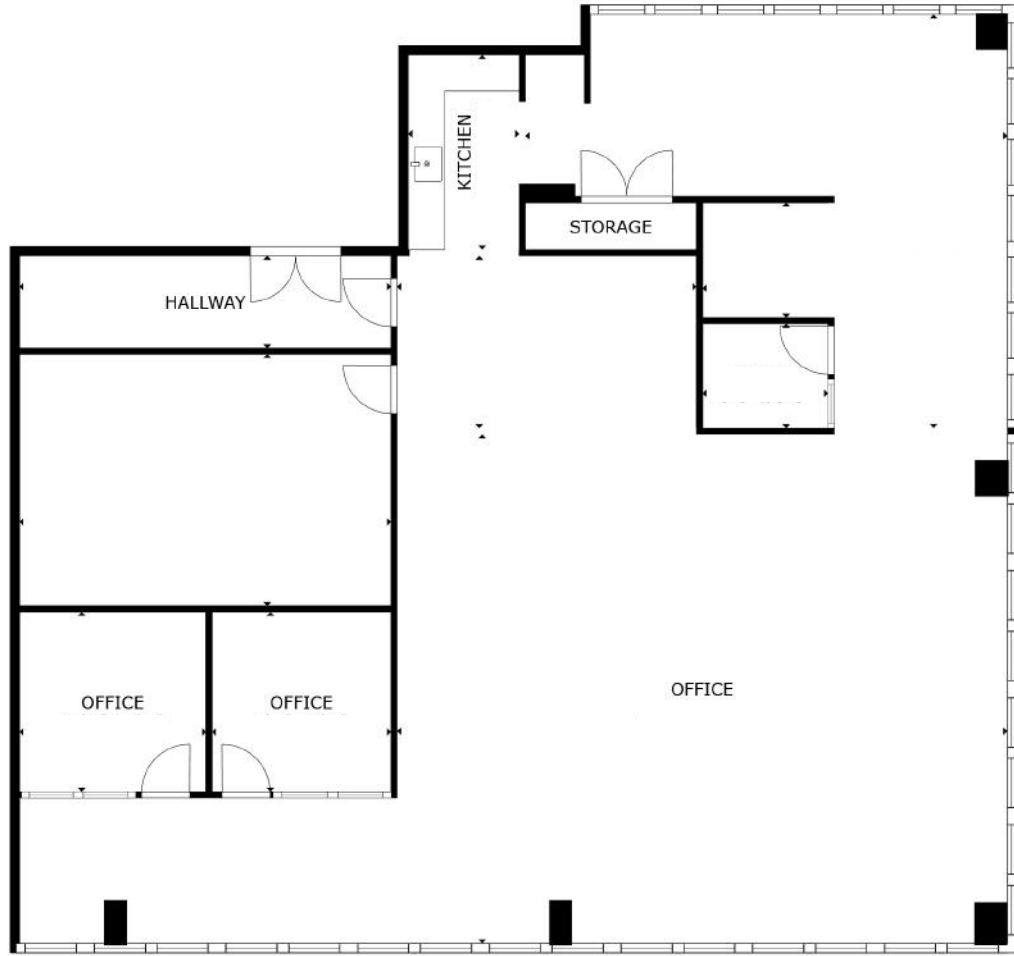

13TH FLOOR | SUITE 1305
3,300 RSF

1760 | MKT

STOCKTON
REAL ESTATE ADVISORS

1760 MARKET STREET | PHILADELPHIA, PA