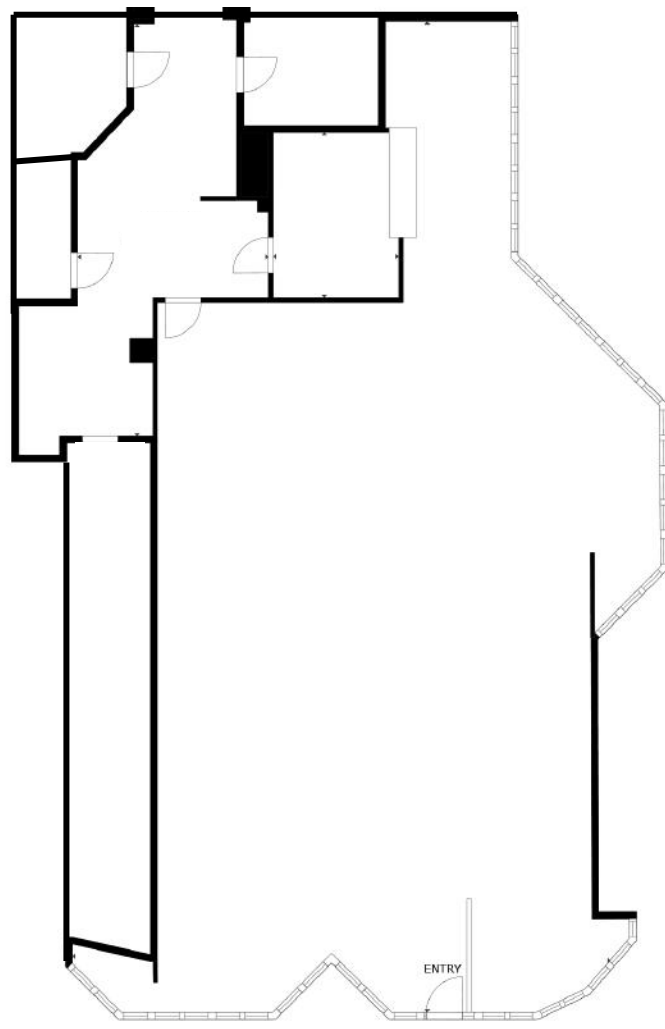

1ST FLOOR | SUITE 102
3,279 RSF

1760 | MKT

STOCKTON
REAL ESTATE ADVISORS

1760 MARKET STREET | PHILADELPHIA, PA